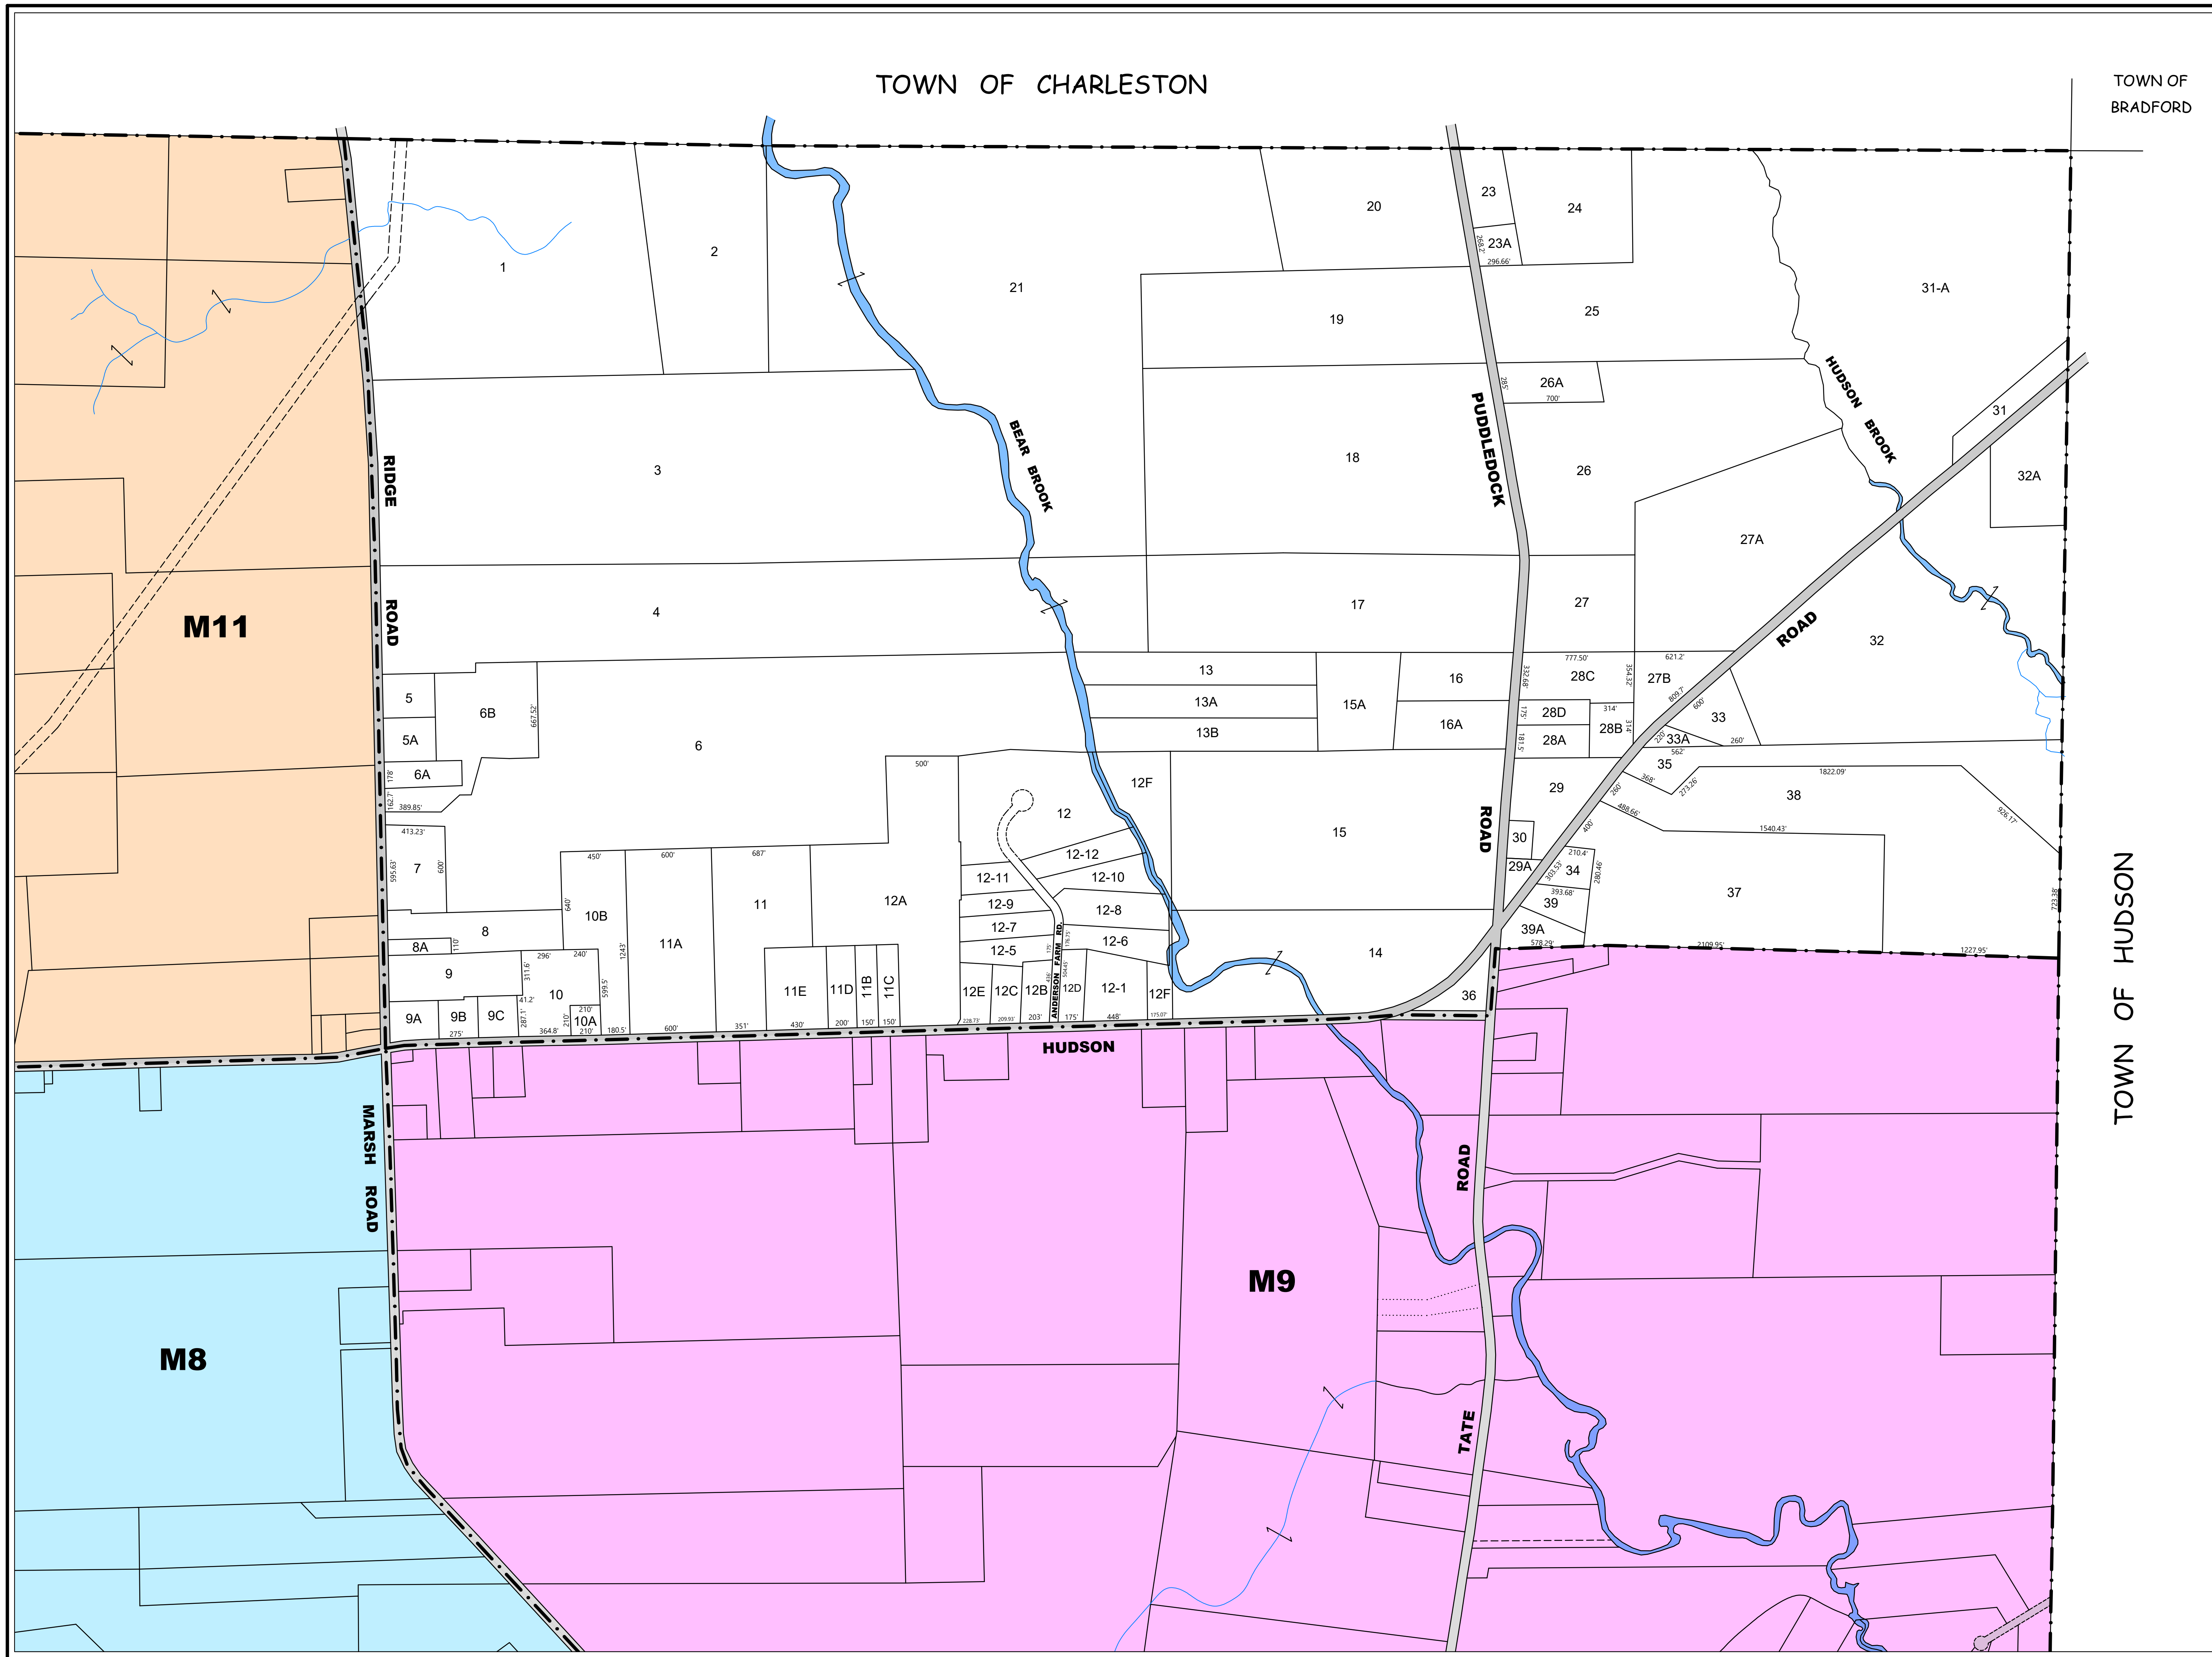

TOWN OF CHARLESTON

TOWN OF BRADFORD

TOWN OF CORINTH
PENOBSOT COUNTY
STATE OF MAINE
TAX MAPS

MARCH 2019

SCALE: 1" = 500'
0' 500' 1000'

REVISION HISTORY	
December 2010	
December 2012	
March 2016	
March 2019	

Compiled by:
WEBBER SURVEYING Inc.
220 DOVER ROAD, CHARLESTON, MAINE 04422 TEL: 285-7400

MAP NUMBER:

12

TOWN OF HUDSON

M11

M8

M9

HUDSON

RIDGE ROAD

MARSH ROAD

PUDDLEDOCK ROAD

ROAD

TATE ROAD

BEAR BROOK

HUDSON BROOK